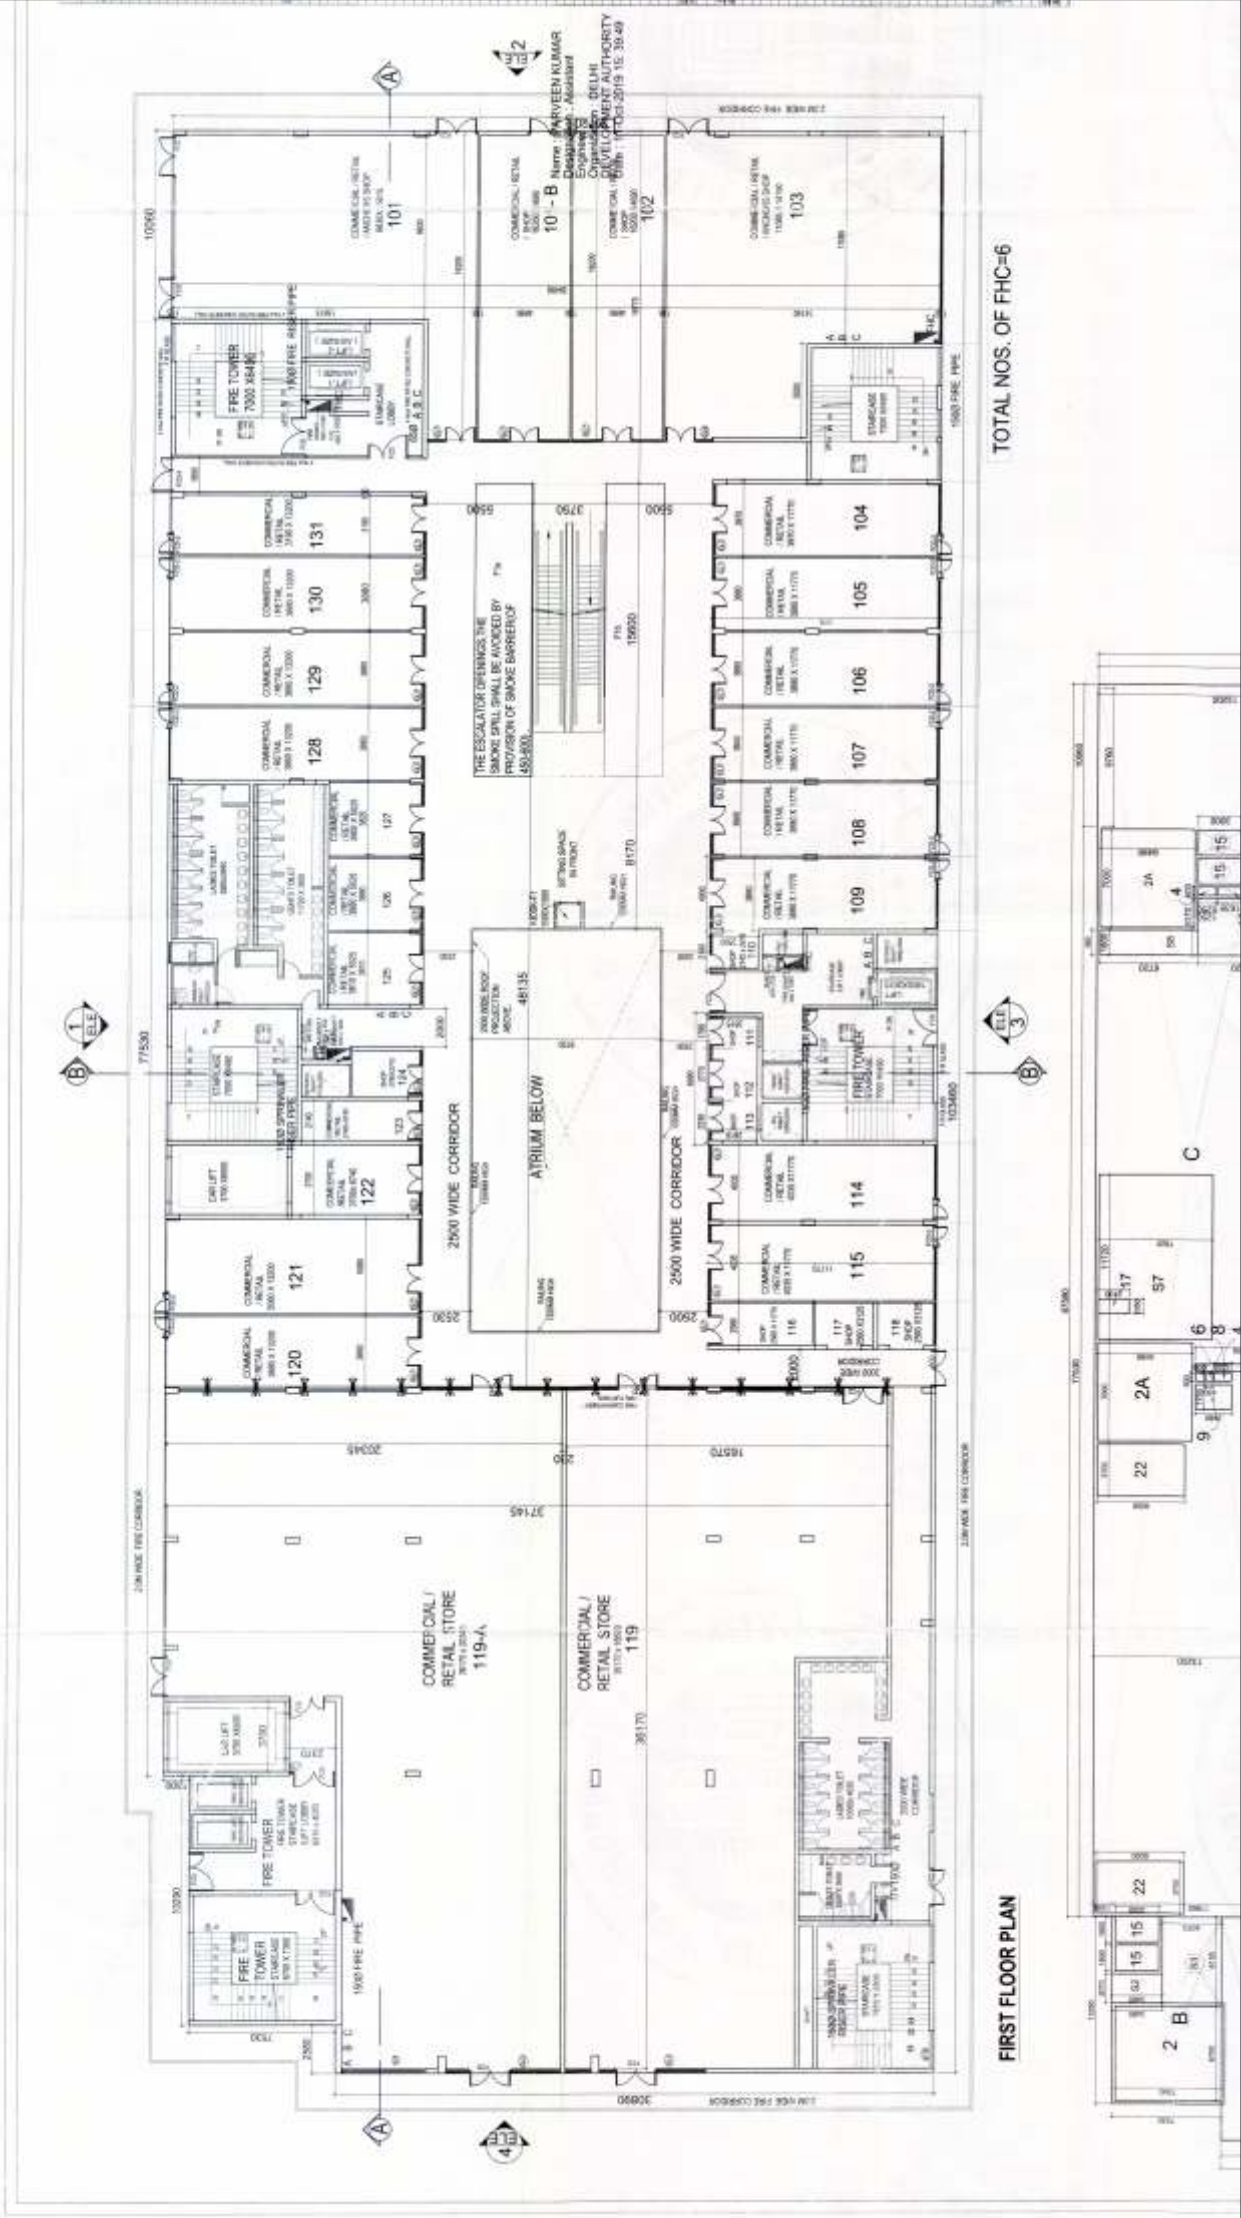

DDA द्वारा मान्यता प्राप्त प्री-लीज्ड कमर्शियल स्पेस

Project is under Public Private Partnership with DDA
(RERA No.: DLRERA2018P0013)

CLUSTER PLAN

FIRST FLOOR PLAN

TOTAL NOS. OF FHC-6

FIRST FLOOR PLAN

SECOND FLOOR PLAN

THIRD FLOOR PLAN

DELHI MALL COMPLEX

Project is under PPP model with DDA

(RERA No.: DLRERA2018P0013)

Ph. +91 8050461122 | Web: www.delhimallcomplex.com