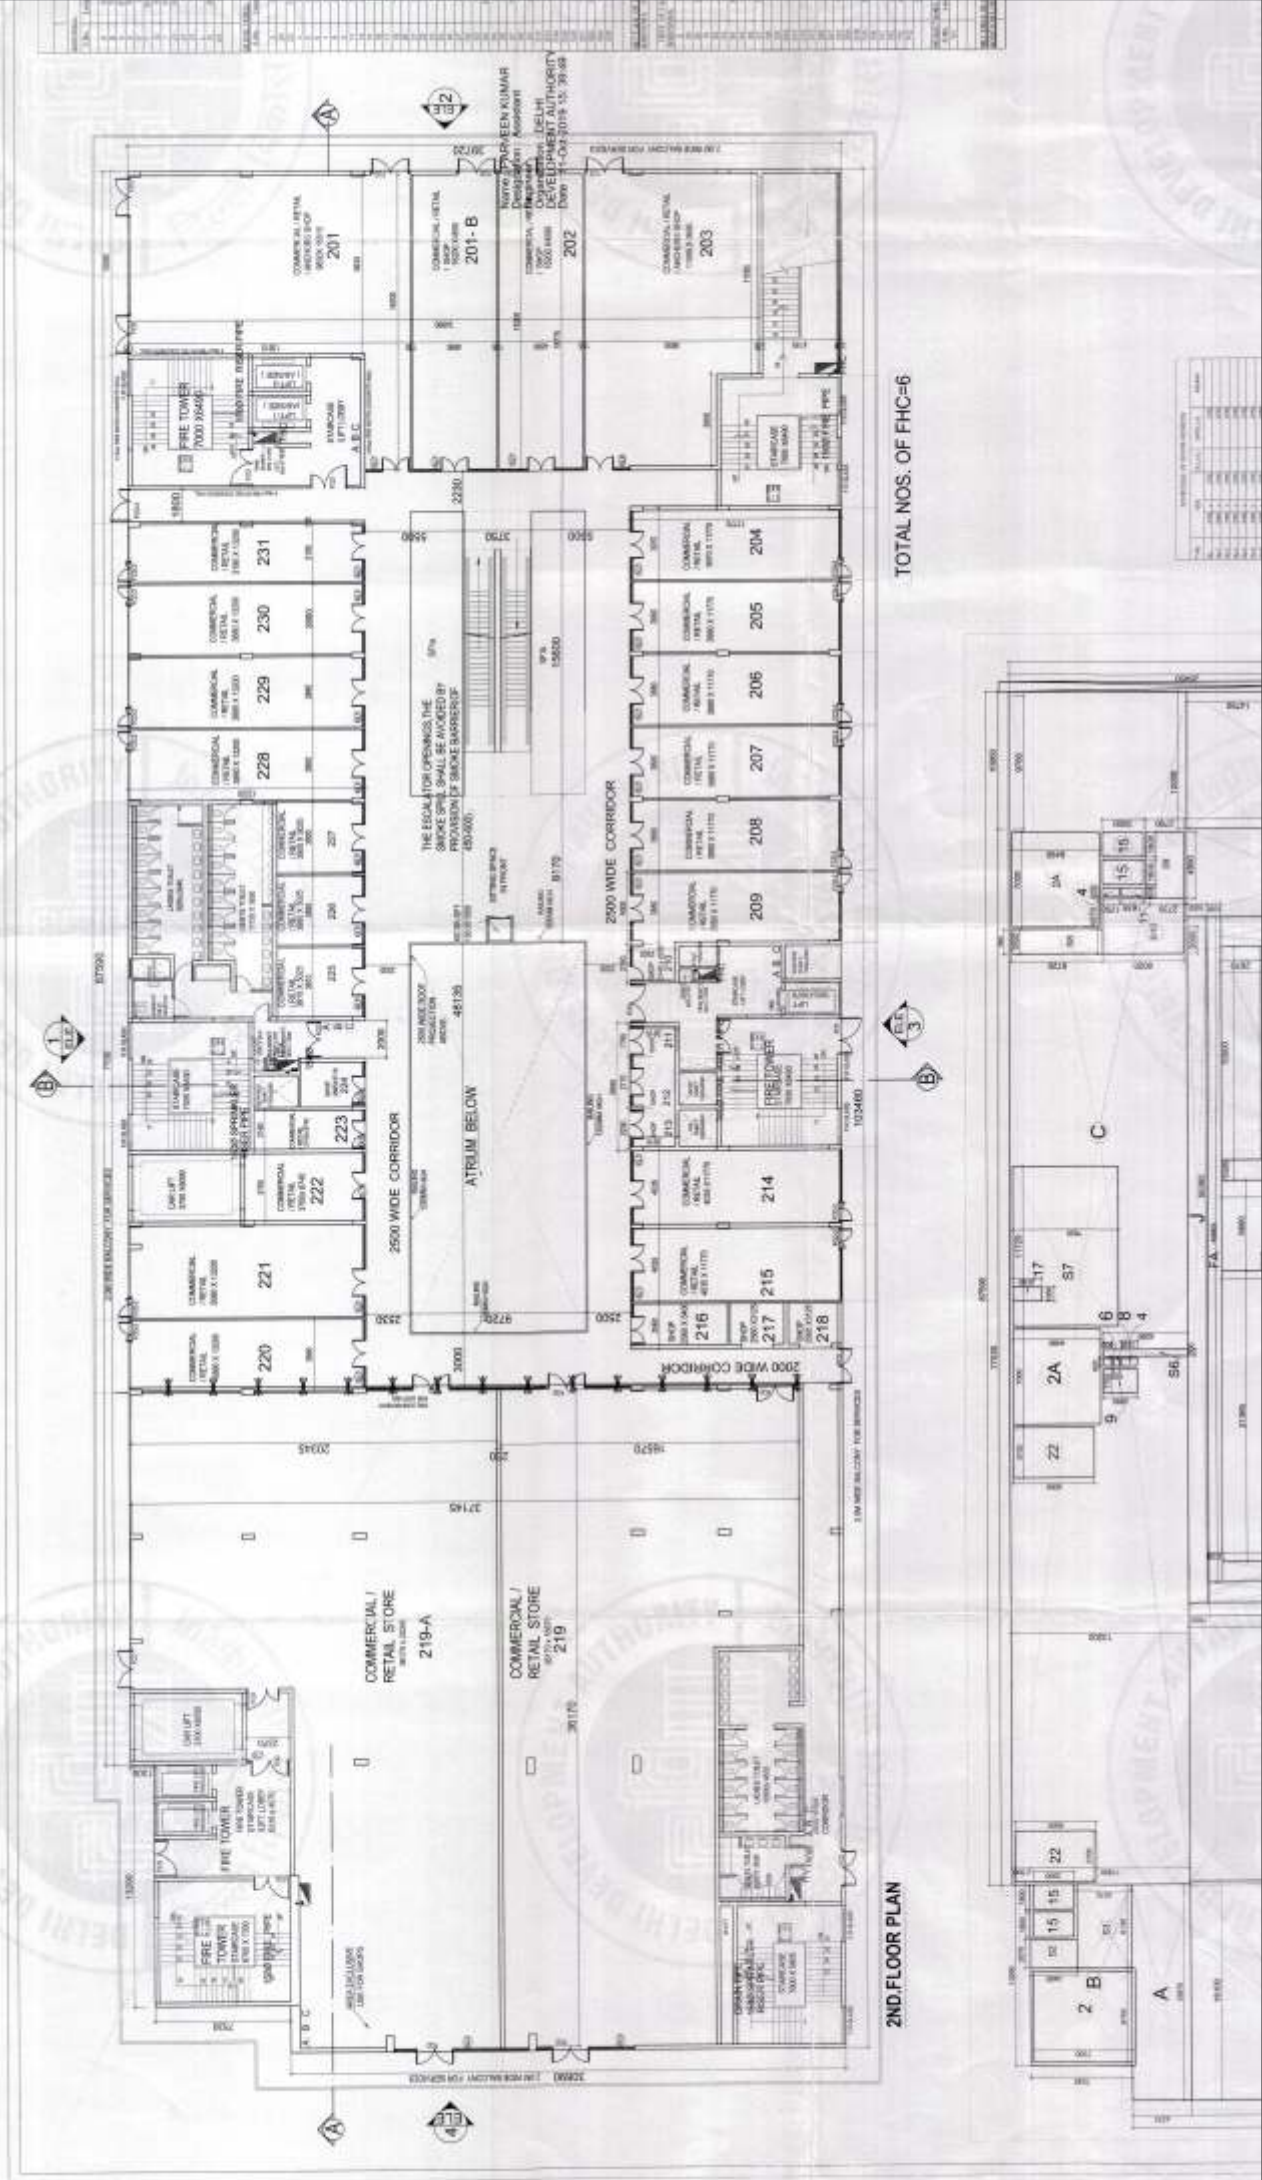

DDA द्वारा मान्यता प्राप्त प्री-लीज्ड कमर्शियल स्पेस

Project is under Public Private Partnership with DDA
(RERA No.: DLRERA2018P0013)

CLUSTER PLAN

FIRST FLOOR PLAN

TOTAL NOS. OF FHC-6

FIRST FLOOR PLAN

SECOND FLOOR PLAN

THIRD FLOOR PLAN

DELHI MALL COMPLEX

Project is under PPP model with DDA

(RERA No.: DLRERA2018P0013)

Ph. +91 8050461122 | Web: www.delhimallcomplex.com