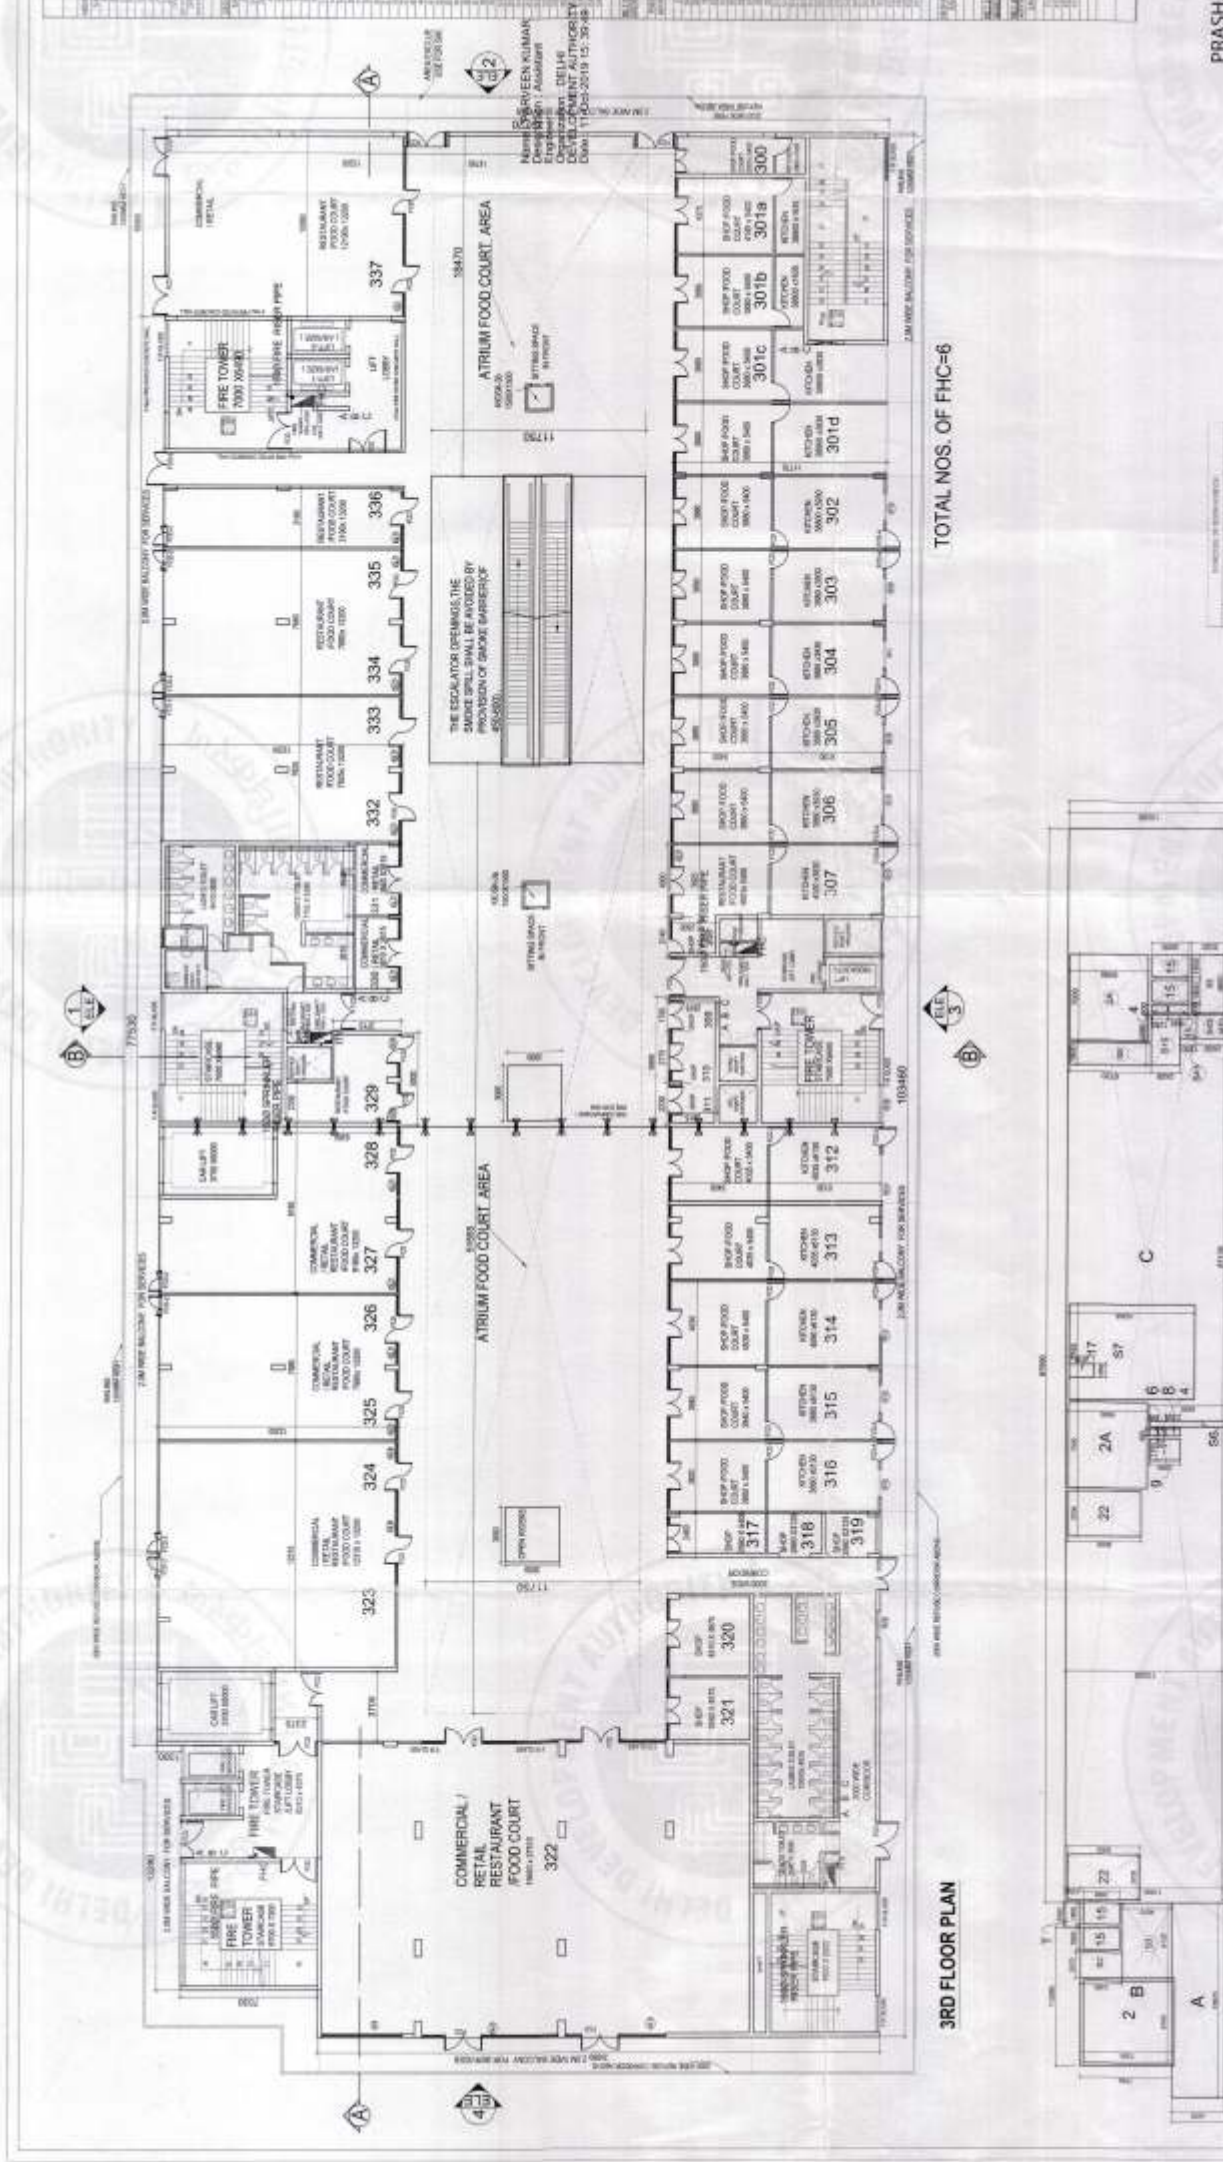

DDA द्वारा मान्यता प्राप्त प्री-लीज्ड कमर्शियल स्पेस

Project is under Public Private Partnership with DDA
(RERA No.: DLRERA2018P0013)

CLUSTER PLAN

FIRST FLOOR PLAN

TOTAL NOS. OF FHC-6

FIRST FLOOR PLAN

SECOND FLOOR PLAN

THIRD FLOOR PLAN

DELHI MALL COMPLEX

Project is under PPP model with DDA

(RERA No.: DLRERA2018P0013)

Ph. +91 8050461122 | Web: www.delhimallcomplex.com